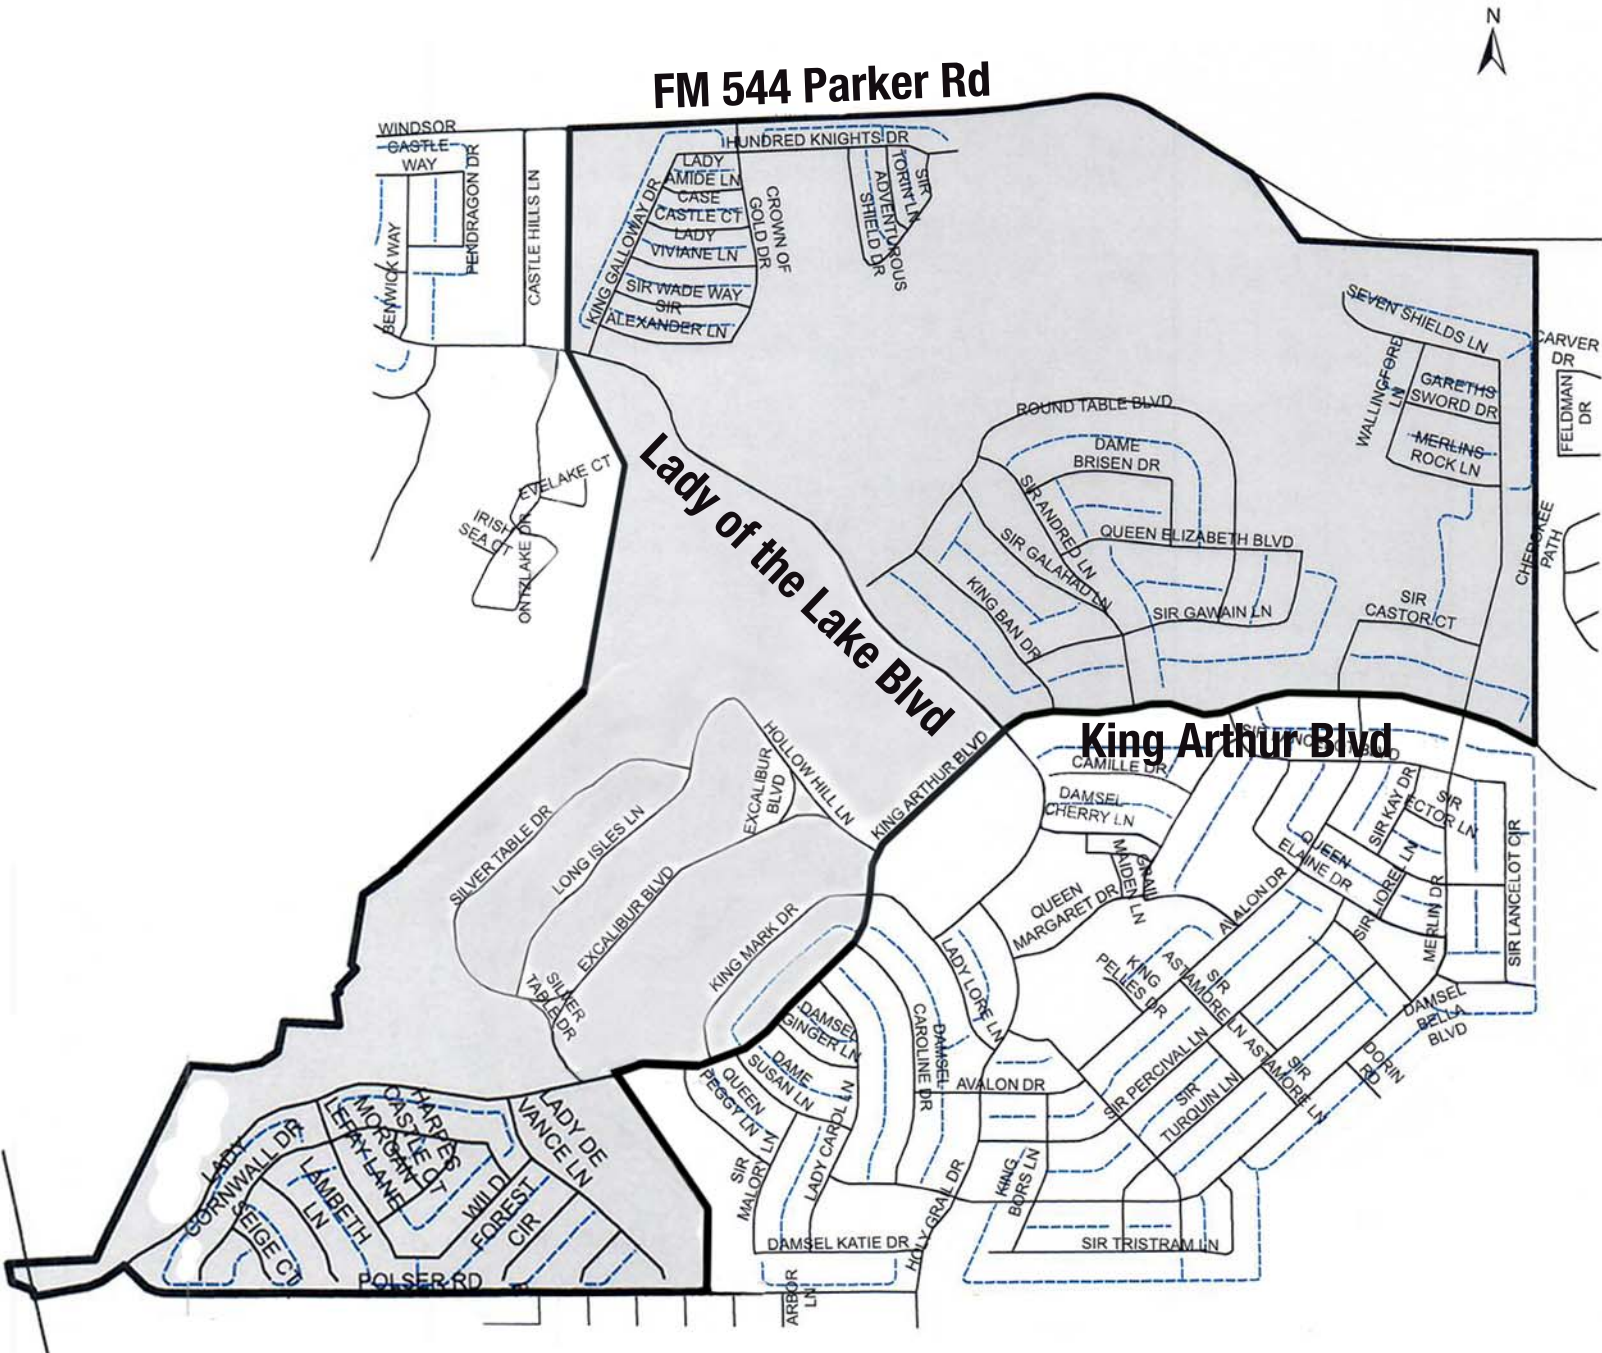

Castle Hills Area 2

Trash: Monday/Thursday

Recycle: Monday

Community Waste Disposal.com
Since 1984

October 2017